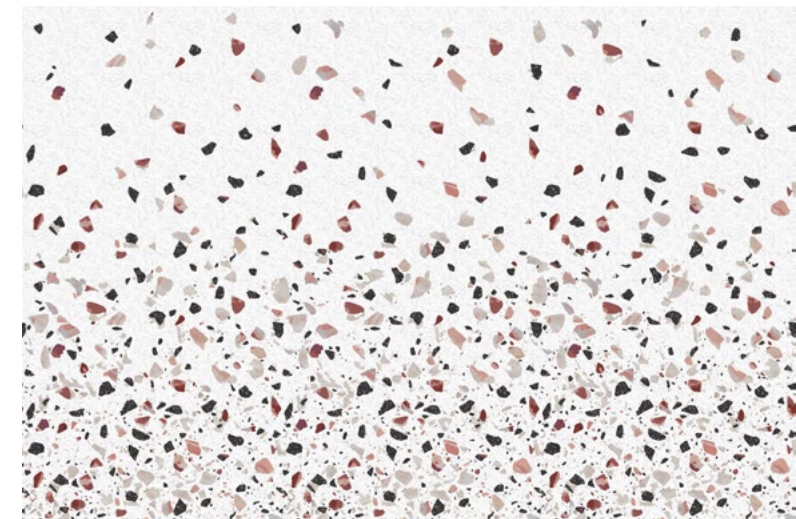

INKKNOO2401A